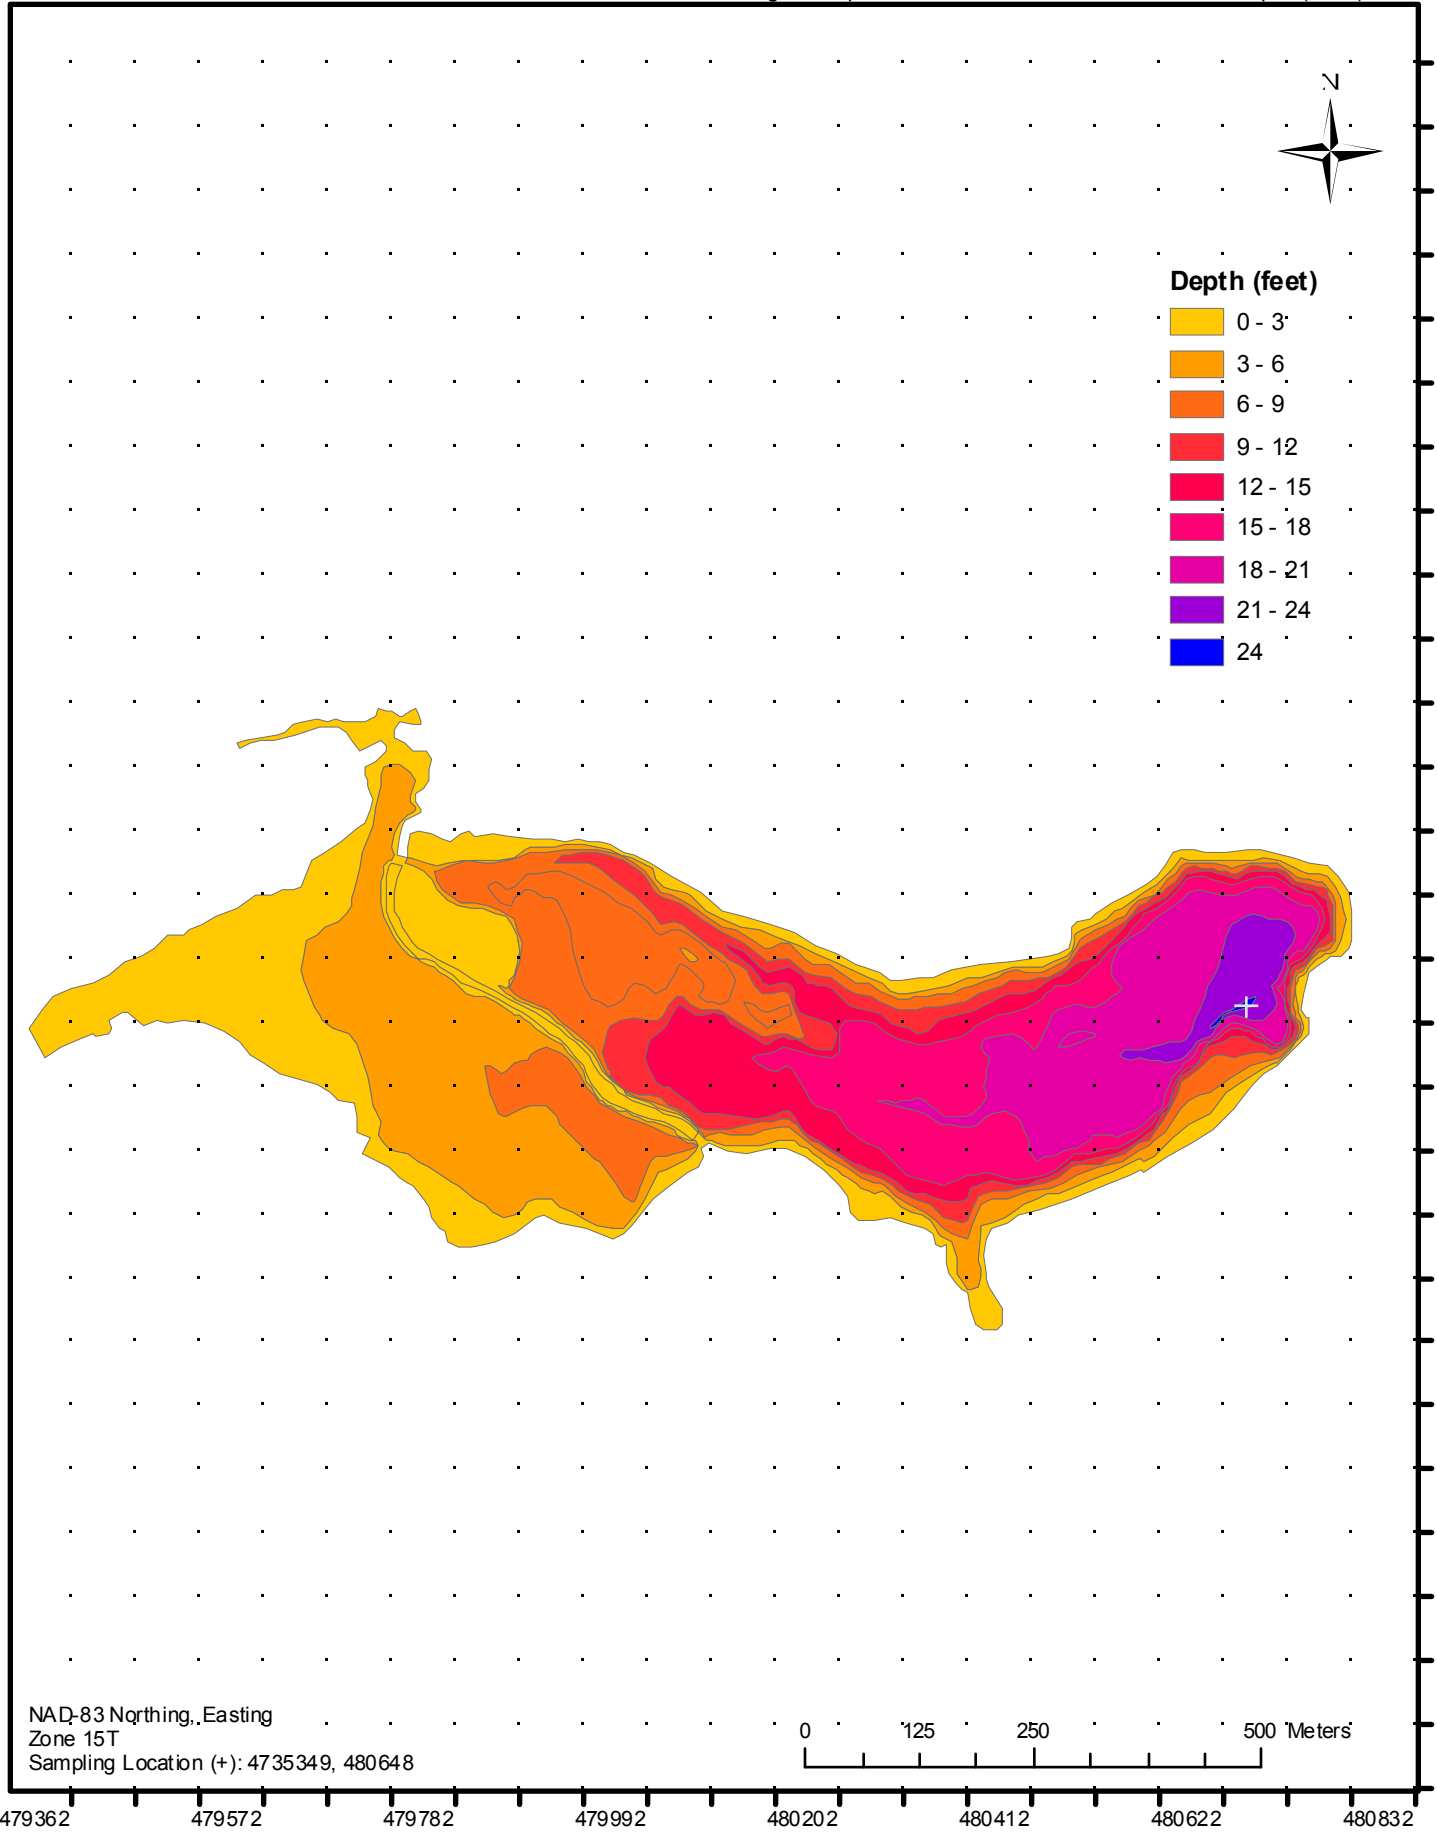

NOT FOR NAVIGATION OR COMMERCIAL USE COPYRIGHT 2005 IOWA STATE UNIVERSITY

NAD-83 Northing, Easting
Zone 15T
Sampling Location (+): 4735349, 480648

0 125 250 500 Meters