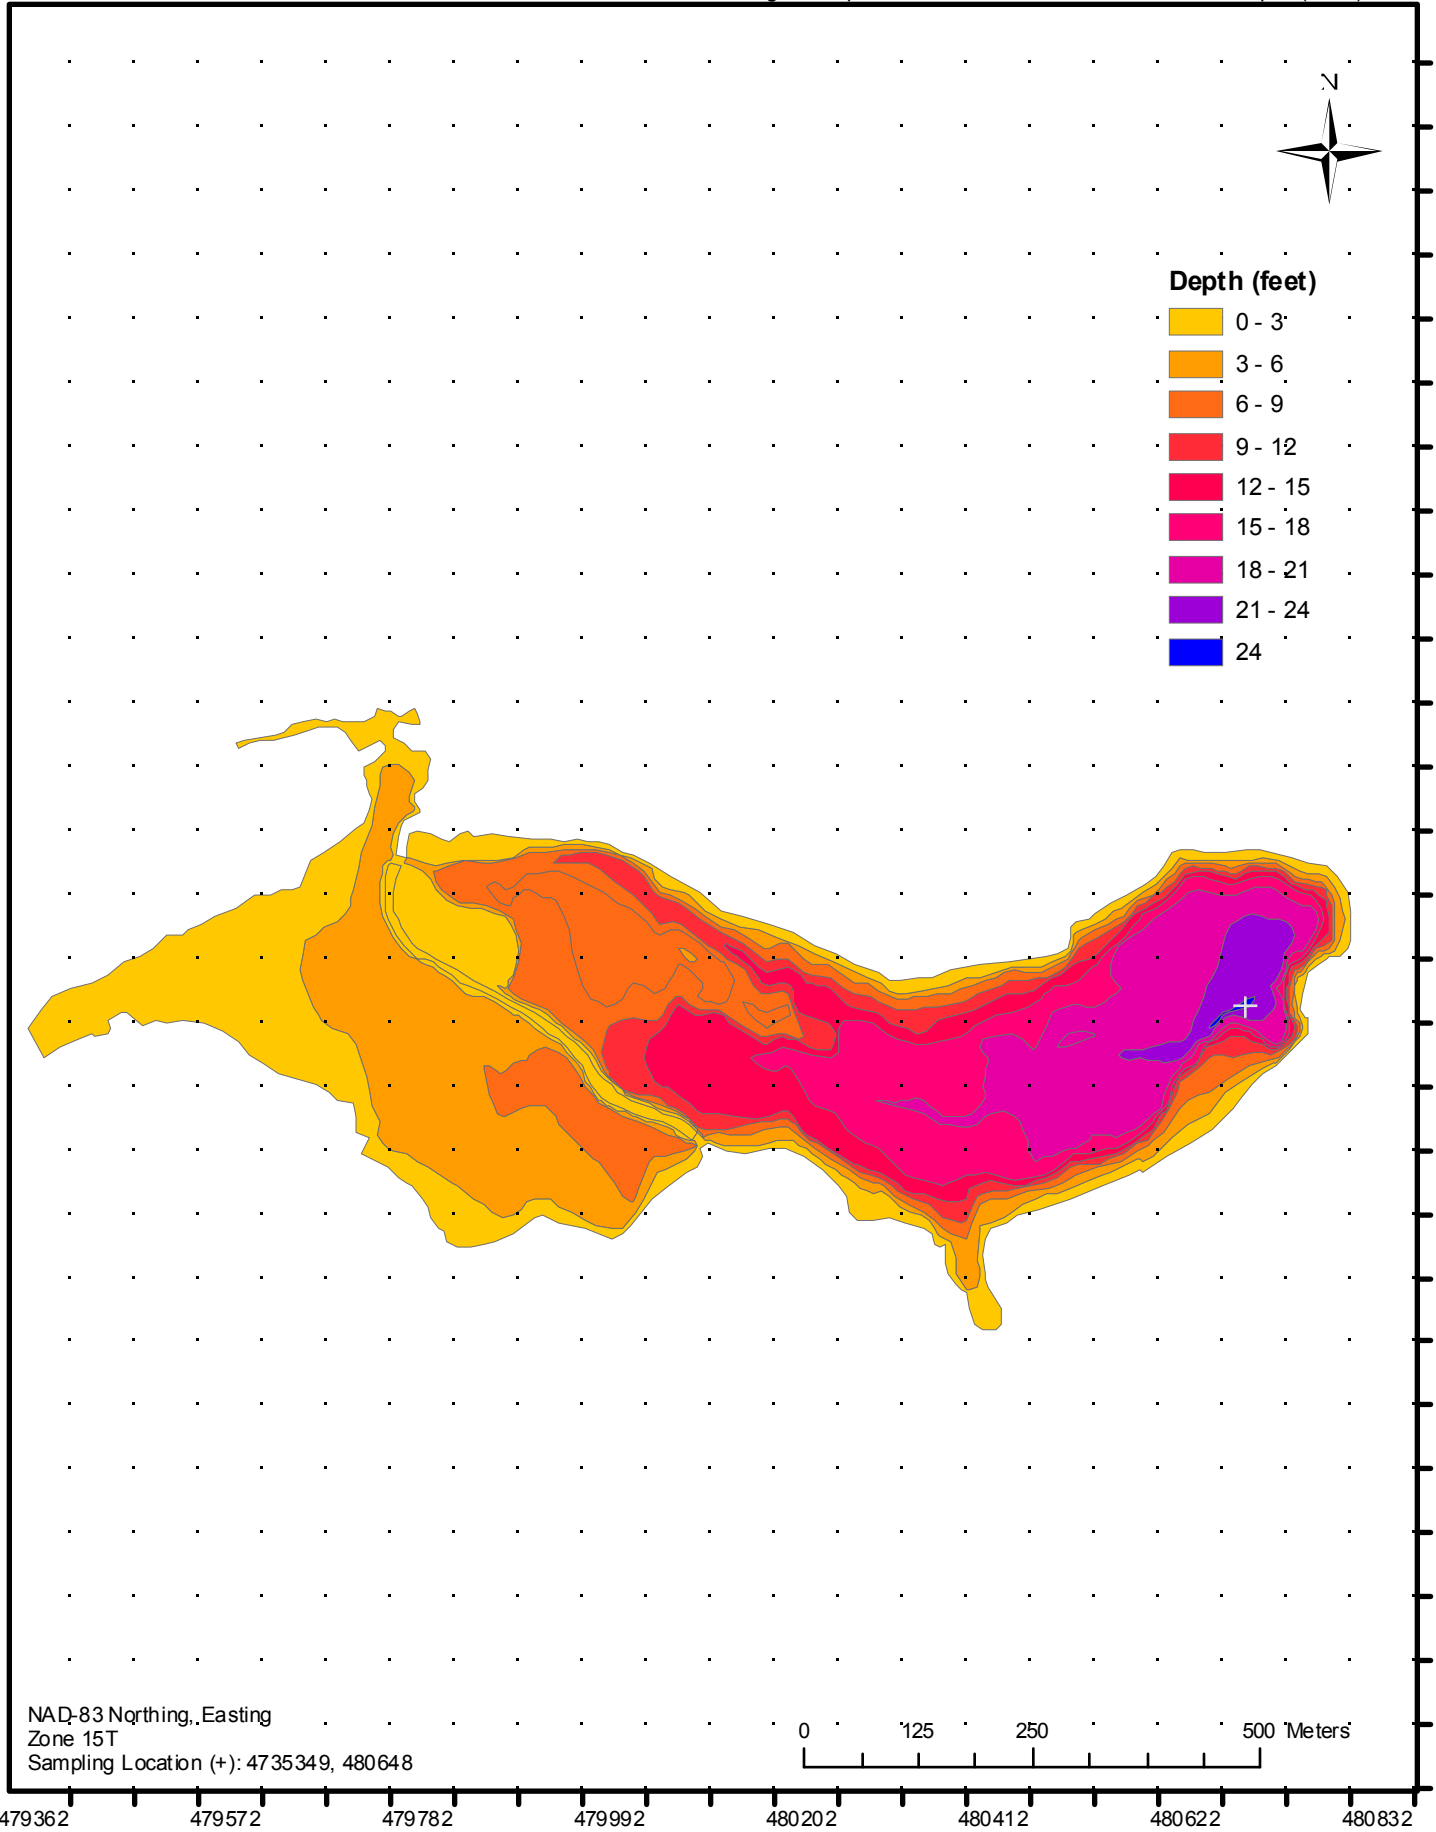

NOT FOR NAVIGATION OR COMMERCIAL USE COPYRIGHT 2005 IOWA STATE UNIVERSITY

NAD-83 Northing, Easting  
Zone 15T  
Sampling Location (+): 4735349, 480648

0 125 250 500 Meters